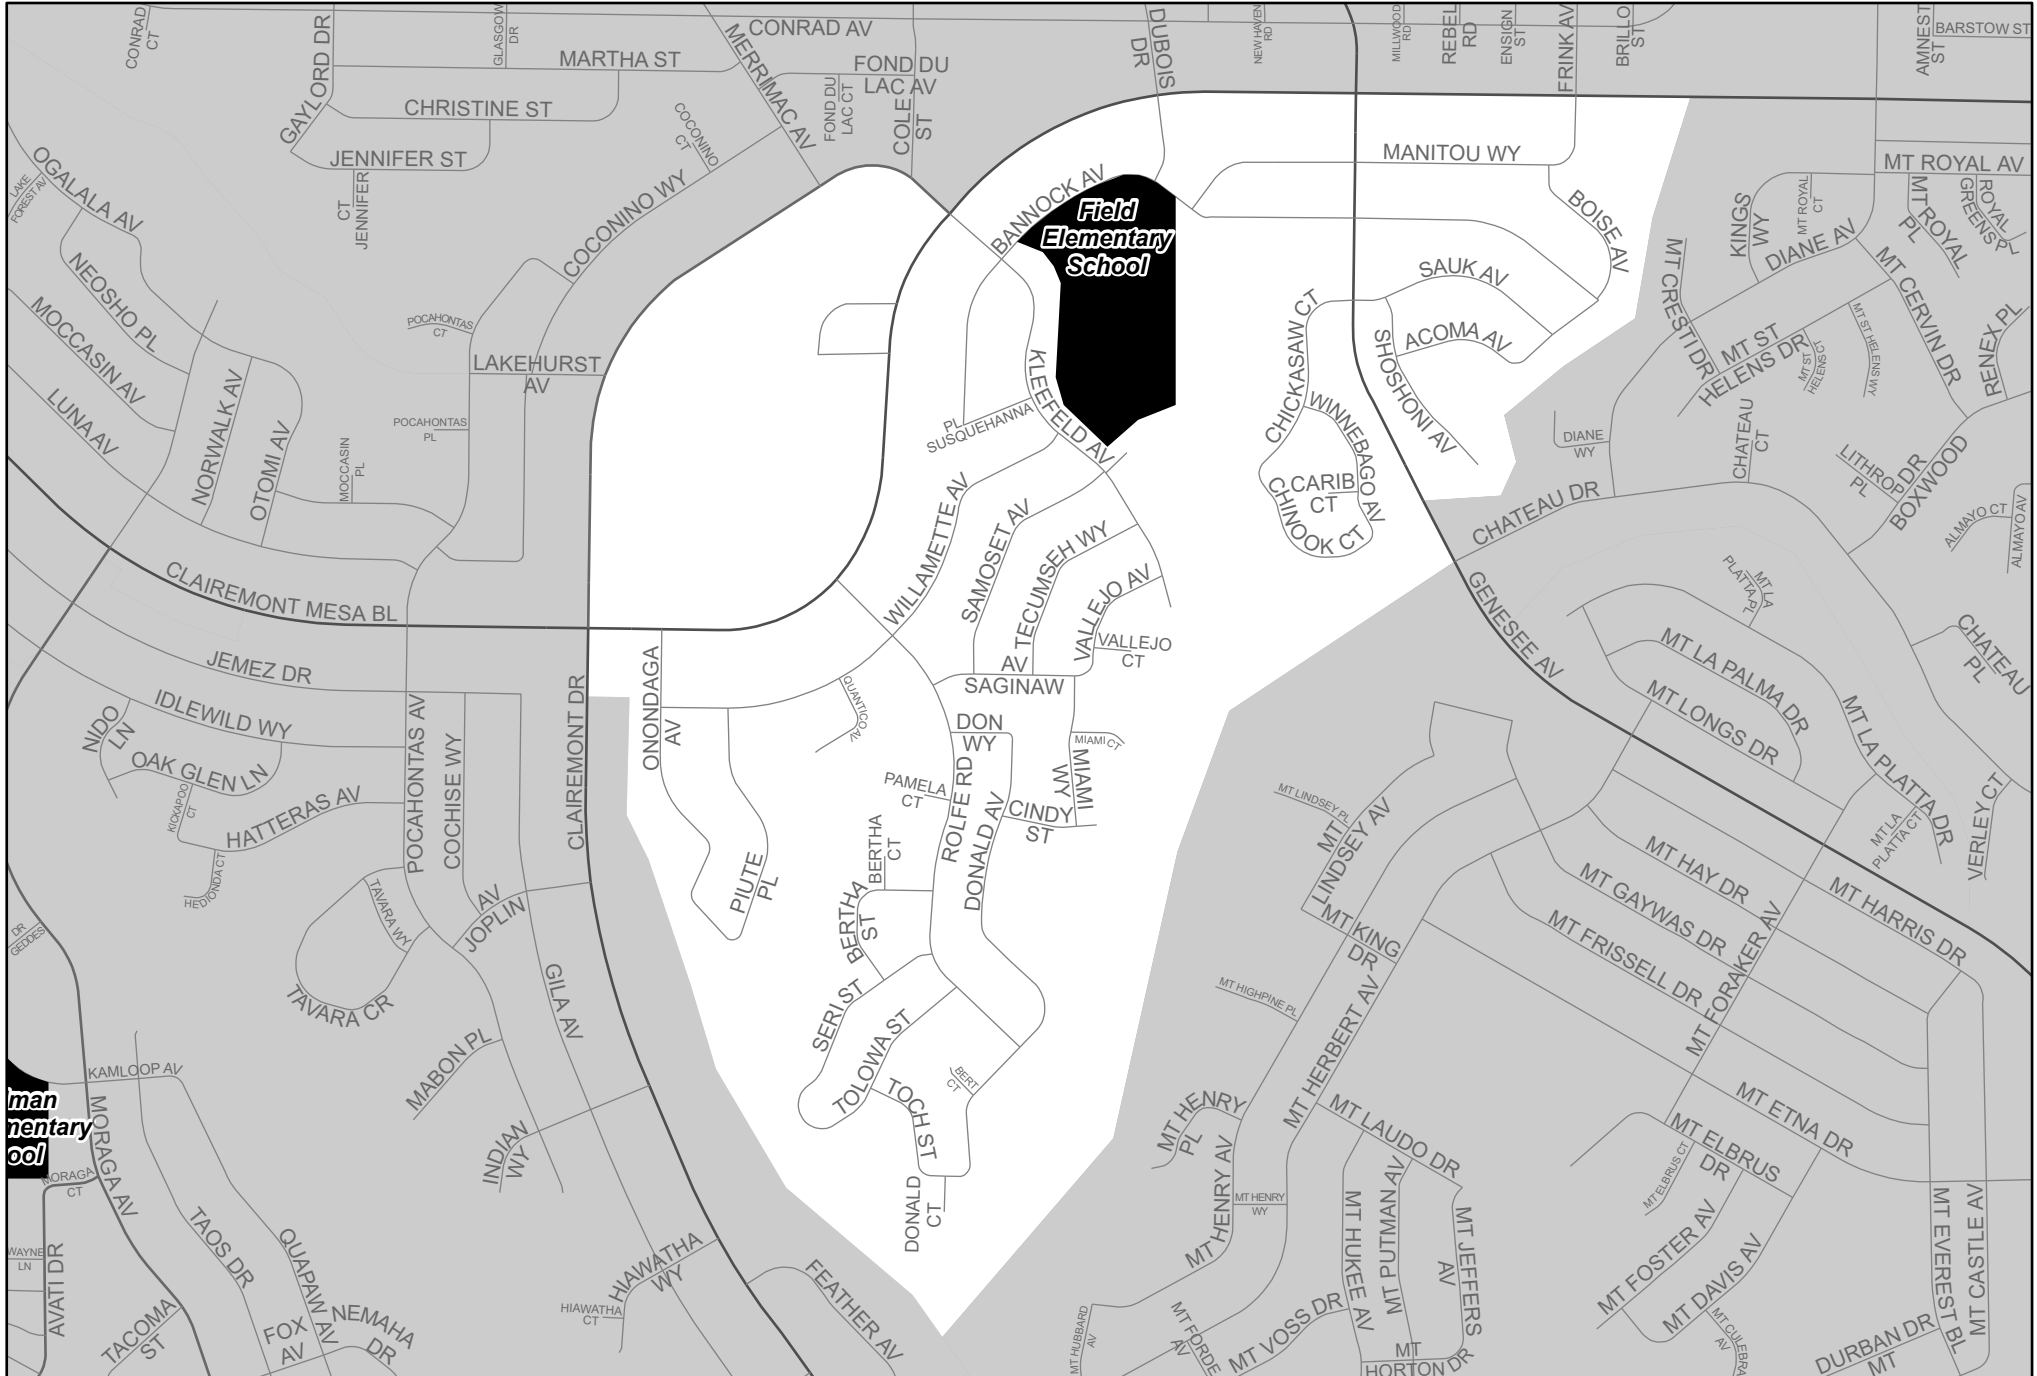

Field Elementary School

4375 Bannock Avenue (858) 800-5900

Attendance
Area
2023-24

The white area is the school's boundary.
The map reflects boundaries only for the year indicated. Boundaries are reviewed annually and subject to change.

man
entary
ool